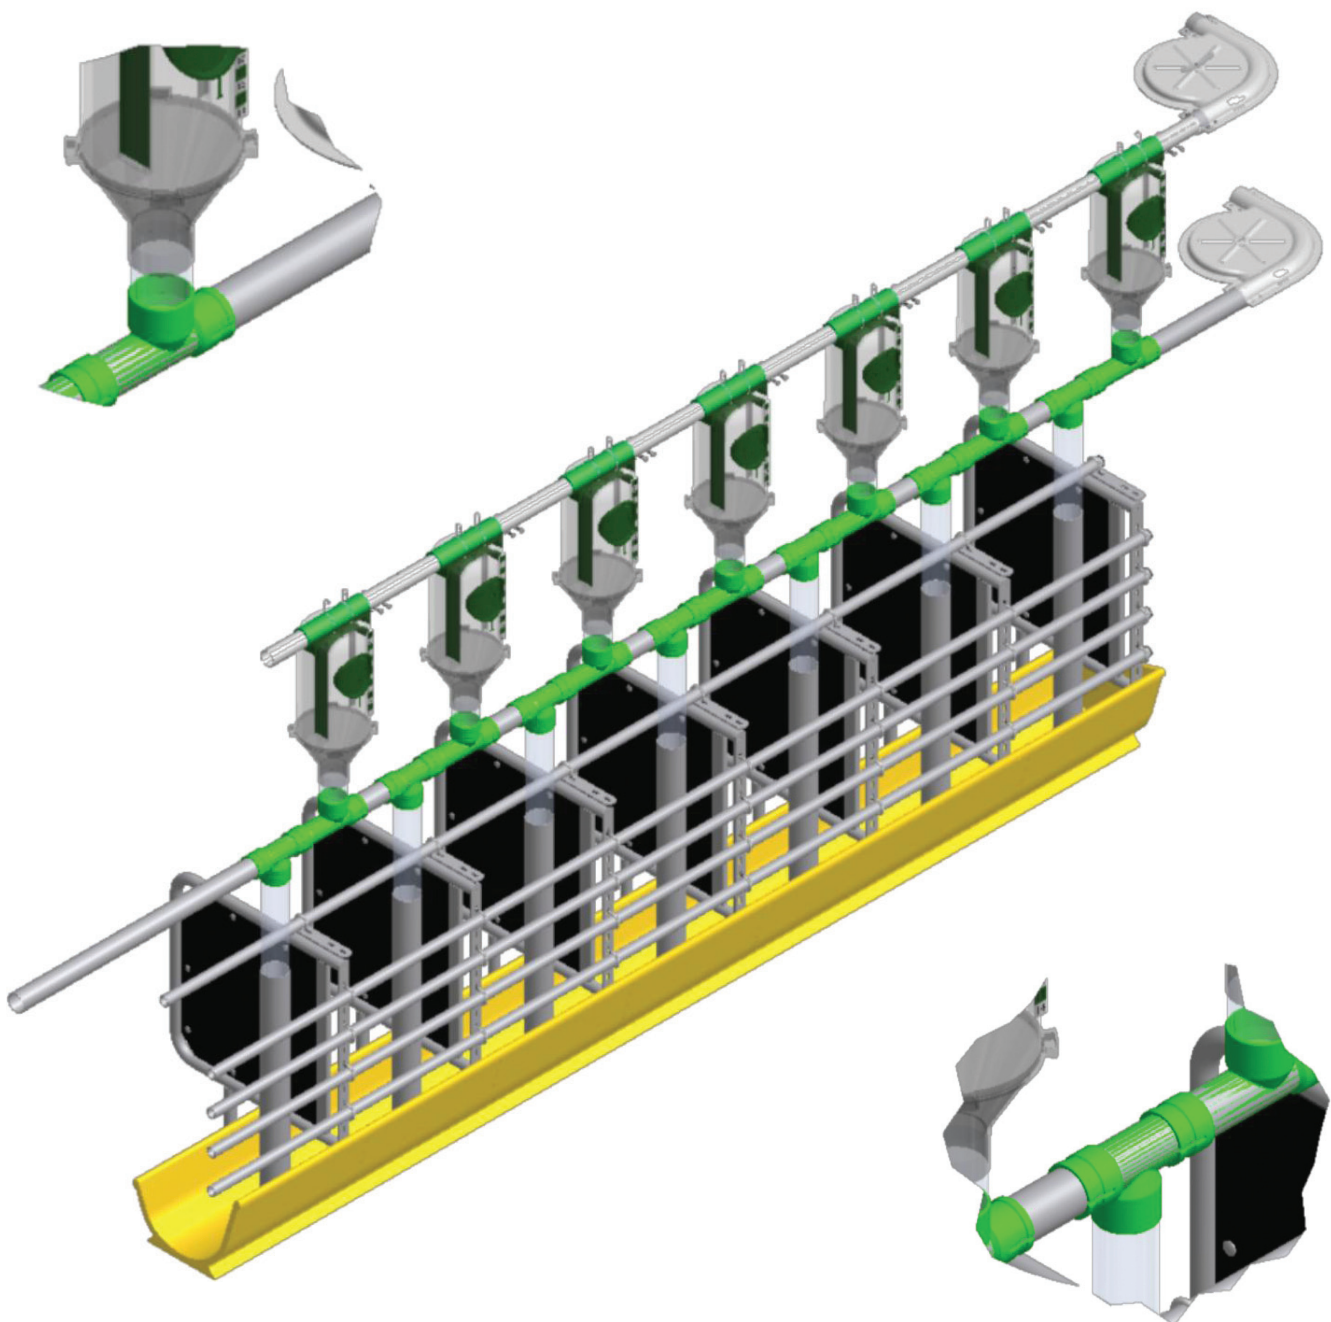

Broschüren

Slow feeding - Biofix
B-1029-DE

Slow feeding

- Secure the sows remain calm during feeding.
- No fights and stress.
- More live born piglets.
- No waste of feed, because the speed is adapted to the sow eating absorption.
- The system is reliable with large capacity.
- Low investment.

Danish Design
German Quality
Global Experience

ACO FUNKI

Flow description

1. The top filling dryfeeding system fills the volume dispenser, at a desired time. The volume dispenser can be adjusted to the right amount of feed during gestation.
2. When the volume dispensers are filled, then starts the bottom dry feeding system. This dryfeeding system runs with a slow speed, thereby the feed falls down to the sows with approx. 150-200 grams per minute. This keeps sows on their eating place until they has eaten the total feed ration.