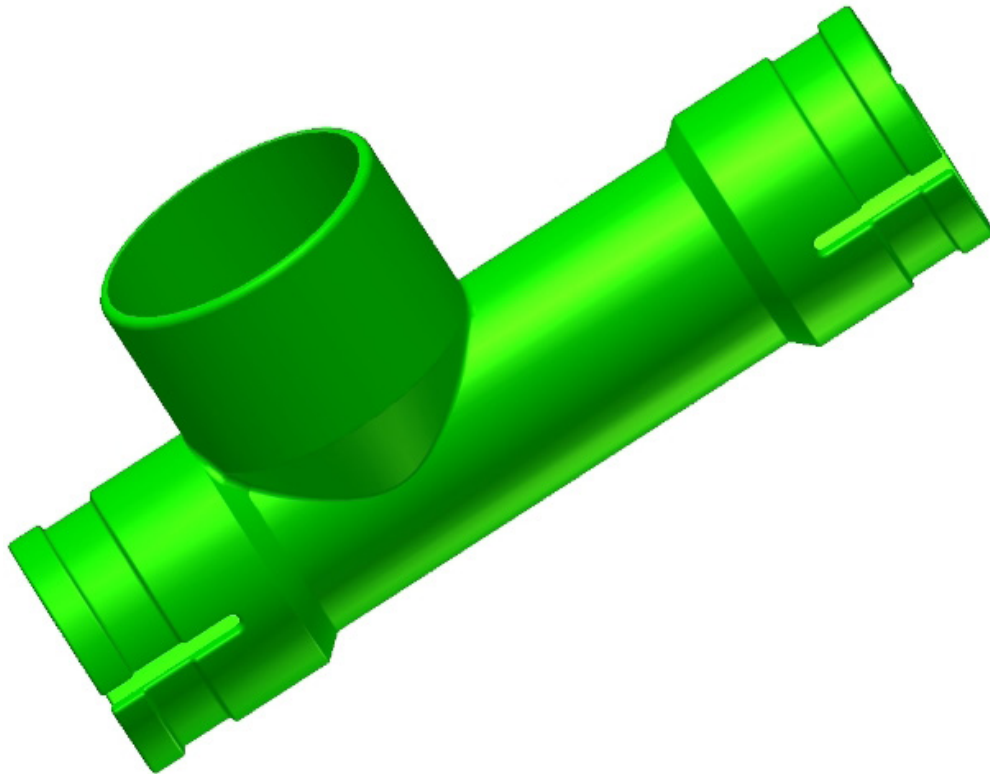

Broschüren

Slow feeding - Biofix
B-1029-DE

Slow feeding

- Secure the sows remain calm during feeding.
- No fights and stress.
- More live born piglets.
- No waste of feed, because the speed is adapted to the sow eating absorption.
- The system is reliable with large capacity.
- Low investment.

Danish Design
German Quality
Global Experience

ACO FUNKI

Flow description

1. The top filling dryfeeding system fills the volume dispenser, at a desired time. The volume dispenser can be adjusted to the right amount of feed during gestation.
2. When the volume dispensers are filled, then starts the bottom dry feeding system. This dryfeeding system runs with a slow speed, thereby the feed falls down to the sows with approx. 150-200 grams per minute. This keeps sows on their eating place until they has eaten the total feed ration.